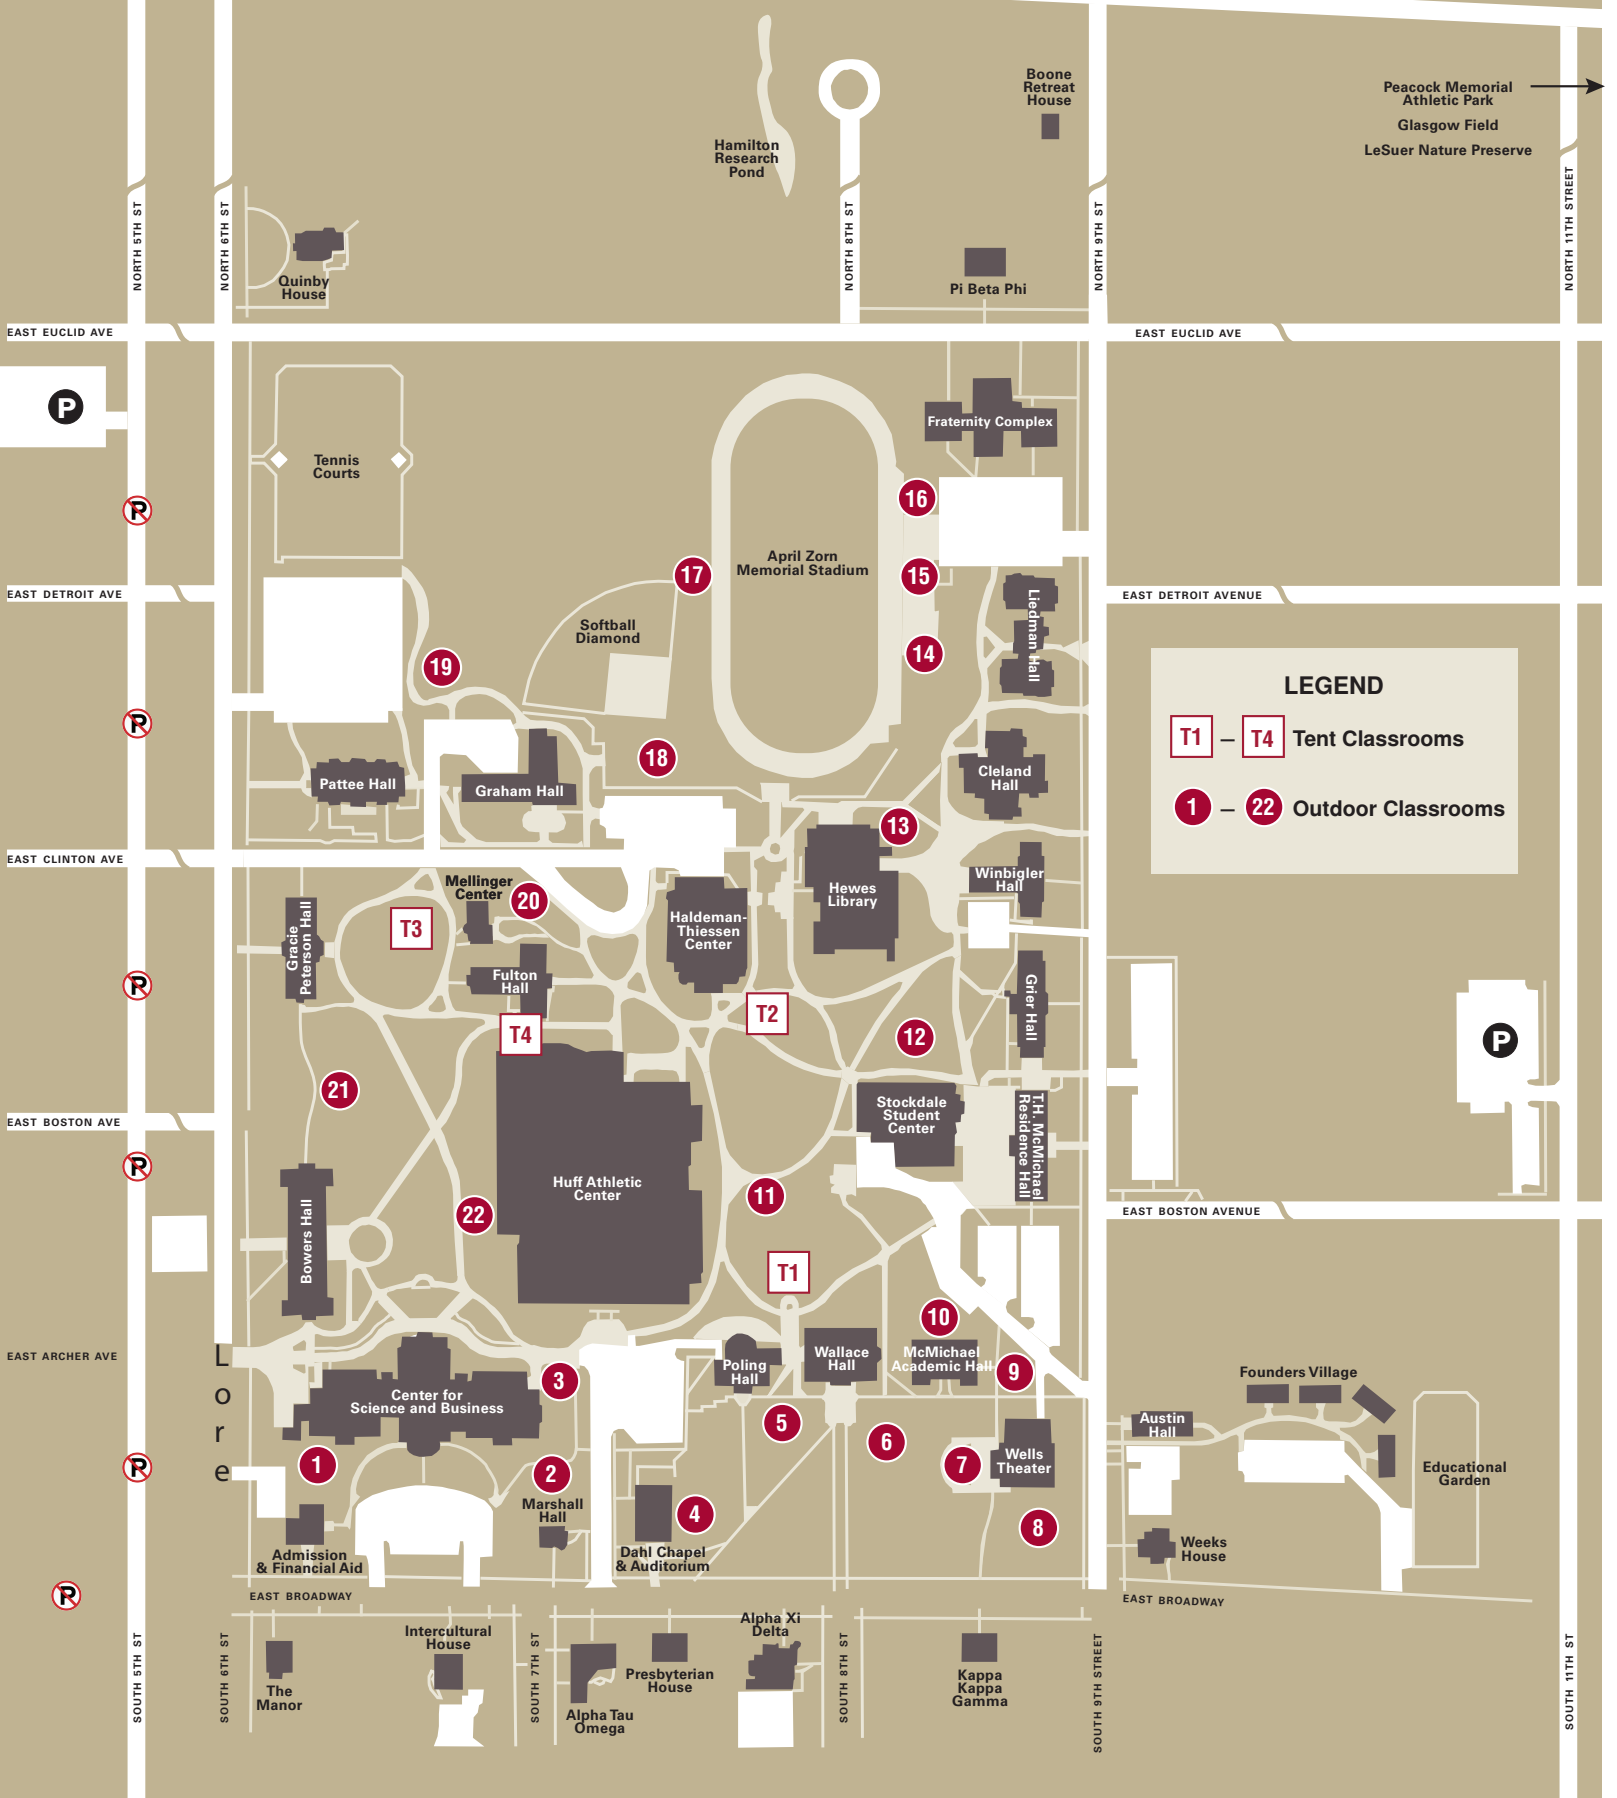

Monmouth COLLEGE

Outdoor Classroom Spaces 2020–2021

← TO BURLINGTON, MACOMB and QUAD CITIES

TO GALESBURG, PEORIA and CHICAGO →

LEGEND

- T1 – T4 Tent Classrooms
- 1 – 22 Outdoor Classrooms